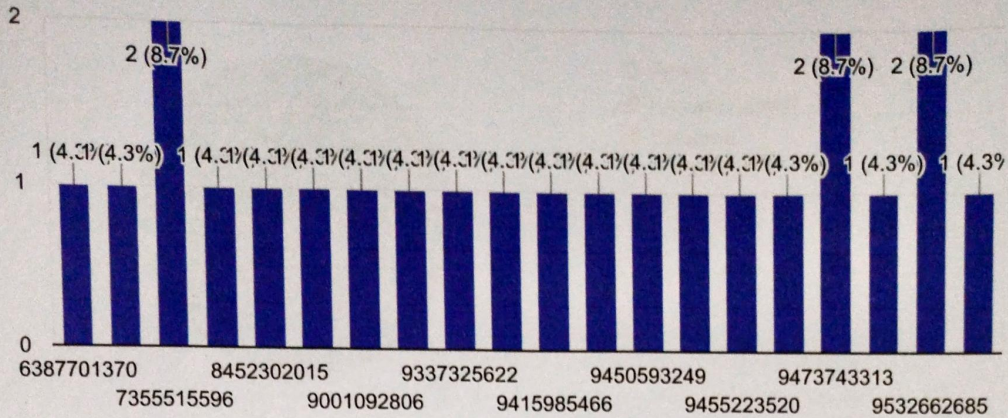

Mobile No.

23 responses

Email-Id

23 responses